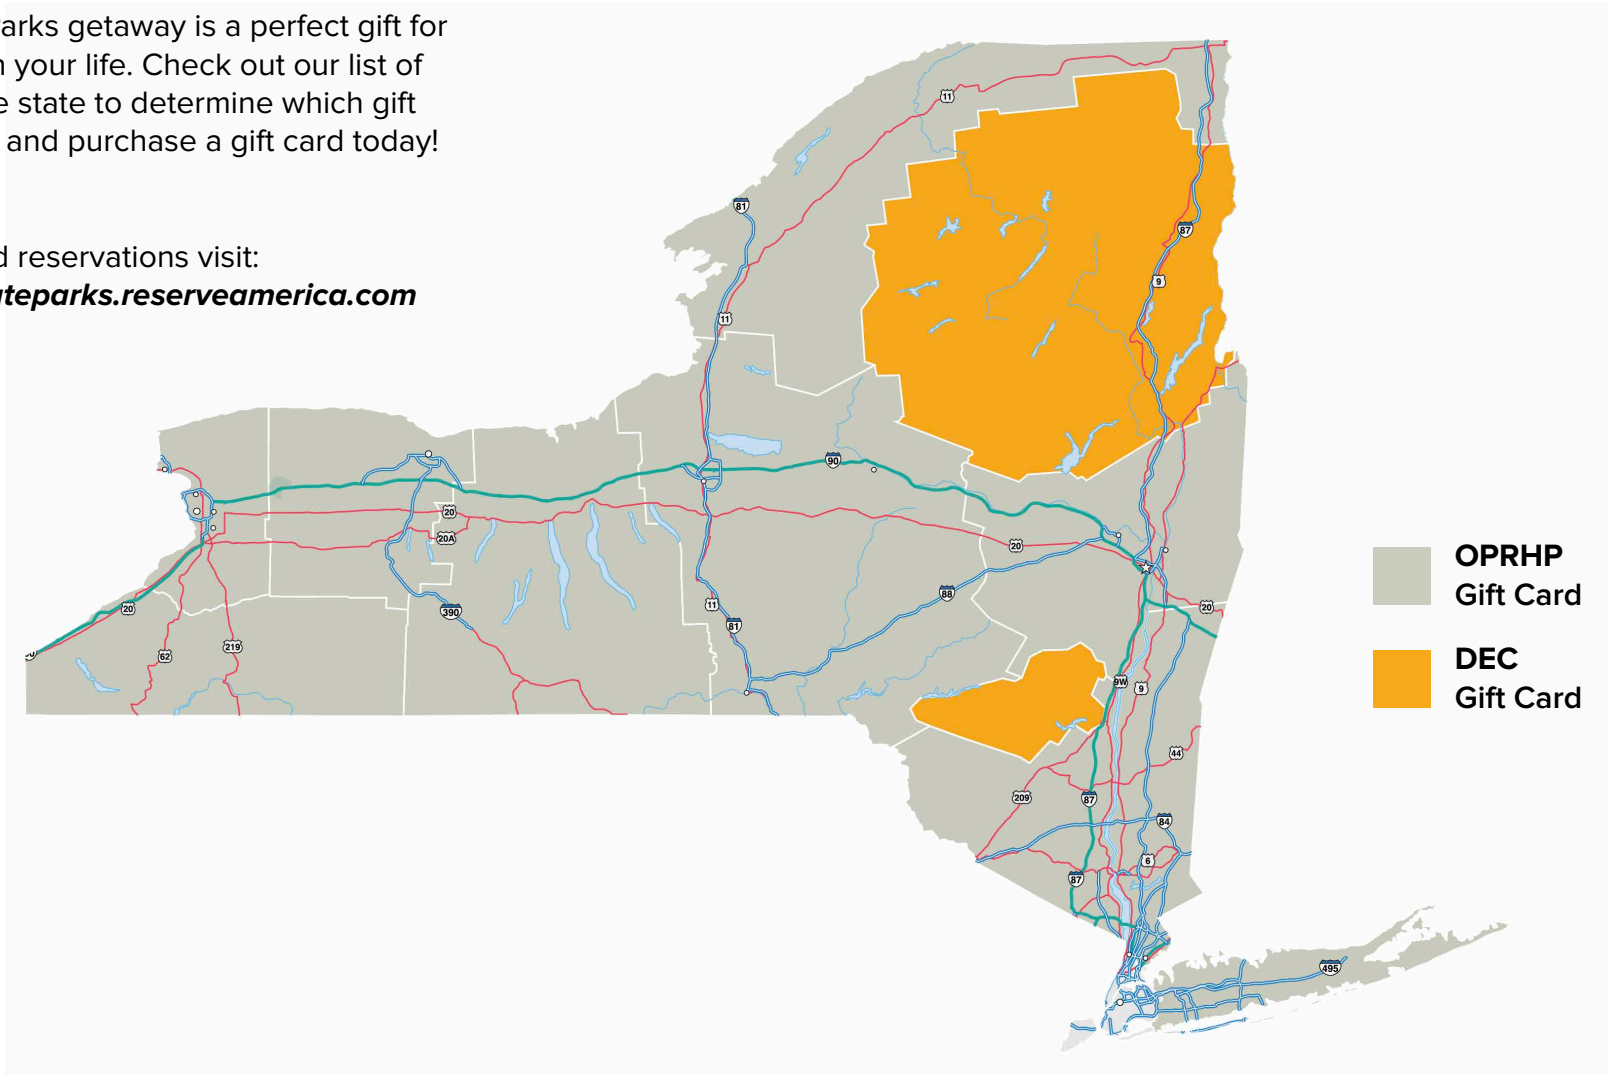

THE GIFT OF CAMPING

GIFT CARD GUIDE

A New York State Parks getaway is a perfect gift for the outdoor lover in your life. Check out our list of locations across the state to determine which gift card is best for you and purchase a gift card today!

For park details and reservations visit:
<https://newyorkstateparks.reserveamerica.com>