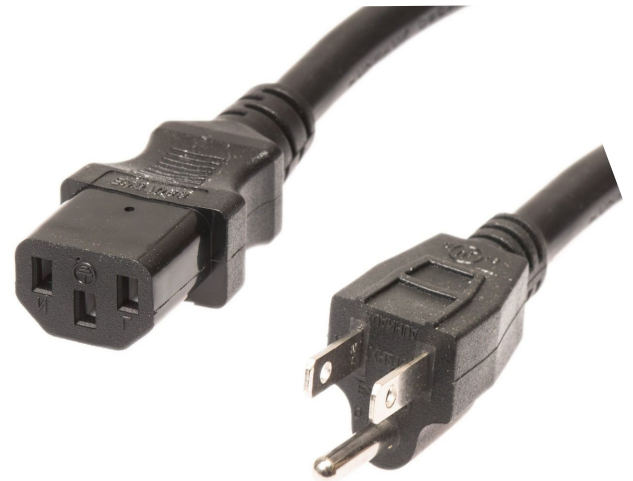

Show Me

C A B L E S

an INFINIT[®] brand

CYBER MONDAY

2019'S MOST LOVED PRODUCTS

CAT6A SLIM

40% thinner than Cat6a

SKU: 670-XXX
From: **\$4.15**

ECORE POWER CORDS

Over 500 power cords

SKU: 44-108-XXX
From: **\$2.34**

ShowMeCables Promise

Order ships **TODAY** if ordered by 5PM CST

HASSLE-FREE Returns

Live **CABLE EXPERTS** answer the phone

Backed by an extended **WARRANTY**

**40+ OF YOUR
FAVORITE
PRODUCTS**

PRODUCTS YOU LOVE

EVERYDAY VALUE

CAT6 SOLID PVC

UL, CMX rated, 23 AWG, 500, MHZ, 9 colors available

SKU: 85-600-315
From: **\$0.18/ft**

NEW

CAT5E NO BOOT

4K Ultra HD 2160p, 18Gbps Bandwidth, CL3 rated

SKU: 41-150-XXX
From: **\$27.14**

ECORE RG6 DUAL SHIELD

CL2 & UL rated, tested to 3 GHz, CCS

SKU: 80-600-190
From: **\$0.07**

COAX TAPS

6 different options, PCB design