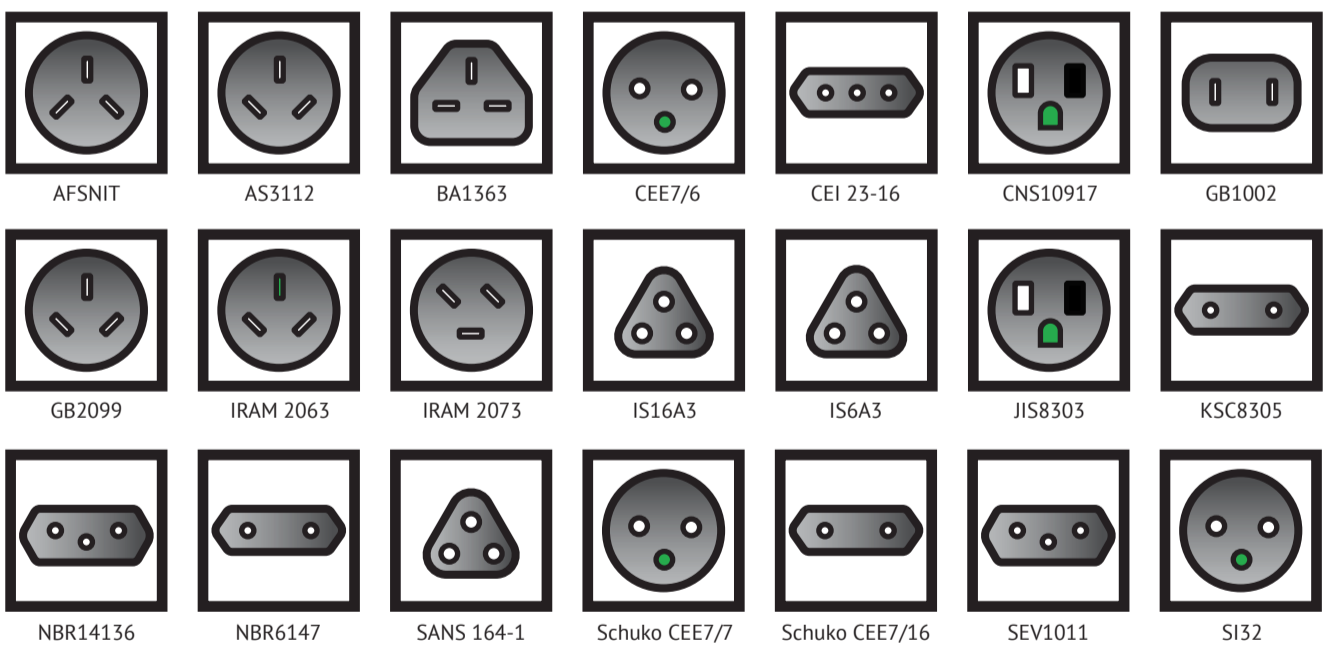

Capabilities

- Standard lengths 6 IN -25 FT
- 8 Colors
- In-Stock ready to ship
- Custom configurations available
- Over 300 power cords to choose from

Applications

- Power Delivery
- PC and Server
- Hospital Data Centers
- Data Centers
- Power Distribution Units

Standard NEMA & IEC Power Cords

Angled Power Cords

Hospital Grade

International

Splitters

CONTACT

ShowMeCables
Toll Free: 888-519-9525

Sales@showmecables.com
CustomerService@showmecables.com