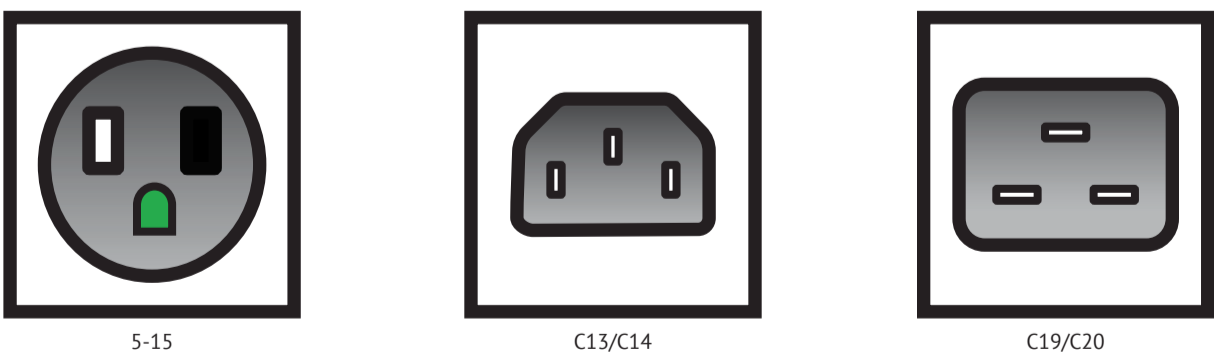

Splitters

CONTACT

ShowMeCables
Toll Free: 888-519-9525

Sales@showmecables.com
CustomerService@showmecables.com

COMPANY

ShowMeCables
115 Chesterfield Industrial Blvd.
Chesterfield, MO 63005

Toll Free: 888-519-9505
Fax: 636-519-9515