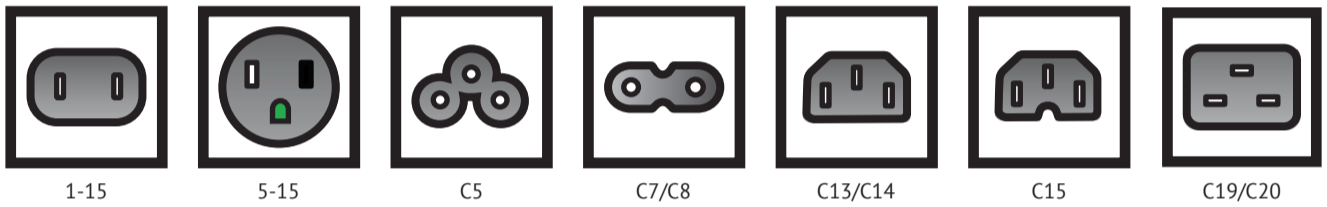

Standard NEMA & IEC Power Cords

Angled Power Cords