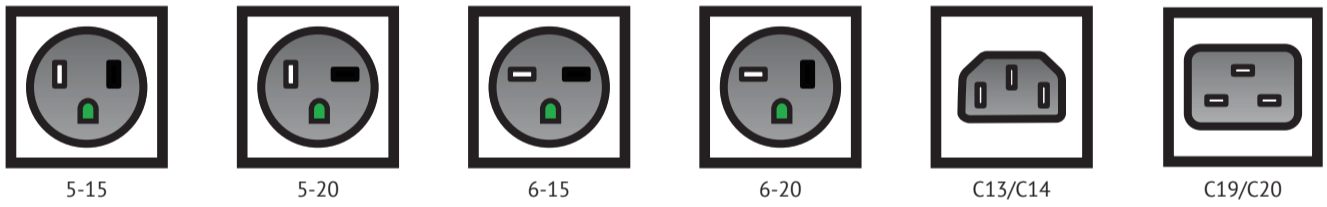

International