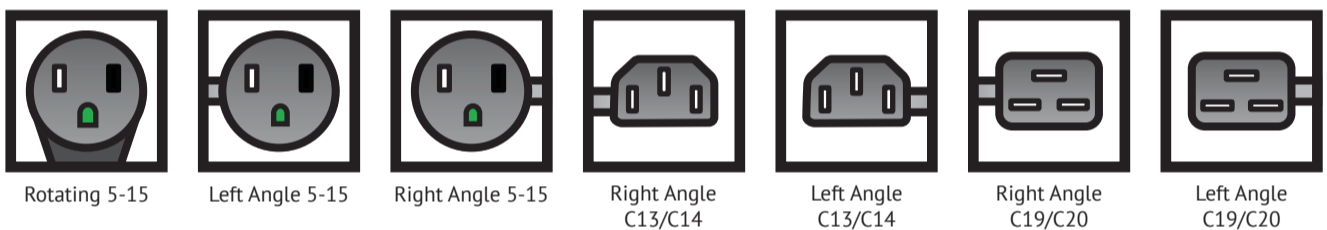

Hospital Grade