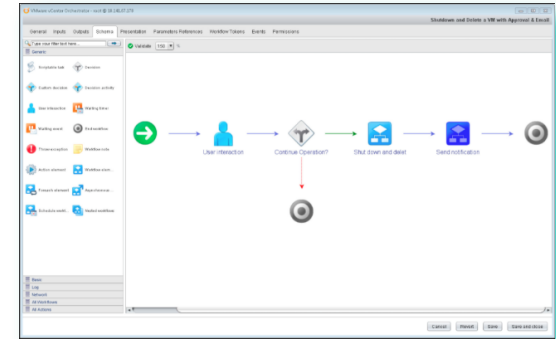

# Hitachi Storage Connector for VMware vRealize Orchestrator: Automation

Enables Automation of Hitachi Storage Services

- vCloud provisioning storage resources workflows
  - Pool, FS, LUN, host access
- vCloud clone, backup and recovery workflows
  - LUN, datastore and VM level (Hitachi Virtual Infrastructure Integrator)