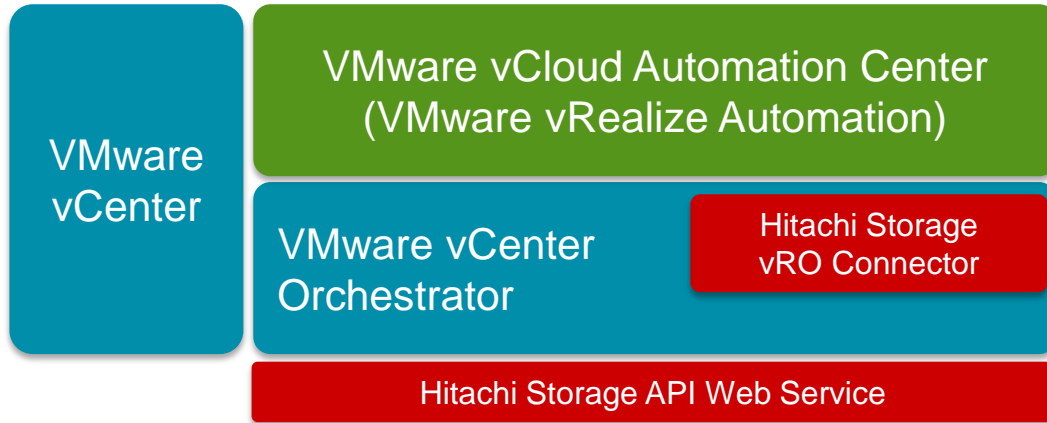

# Hitachi Storage Connector for VMware vRealize Orchestrator: Automation

Enables Automation of Hitachi Storage Services

- vCloud provisioning storage resources workflows
  - Pool, FS, LUN, host access
- vCloud clone, backup and recovery workflows
  - LUN, datastore and VM level (Hitachi Virtual Infrastructure Integrator)

# Hitachi Compute Connector for VMware vRealize Orchestrator: Automation

Rapidly design and deploy scalable workflow and automation complex IT processes

- Accelerated deployment of compute resources
  - Customized automation with workflows
- Quick issue resolution
  - Avoid errors with reusability
- Discovery and management of server components
  - Chassis, blade, memory