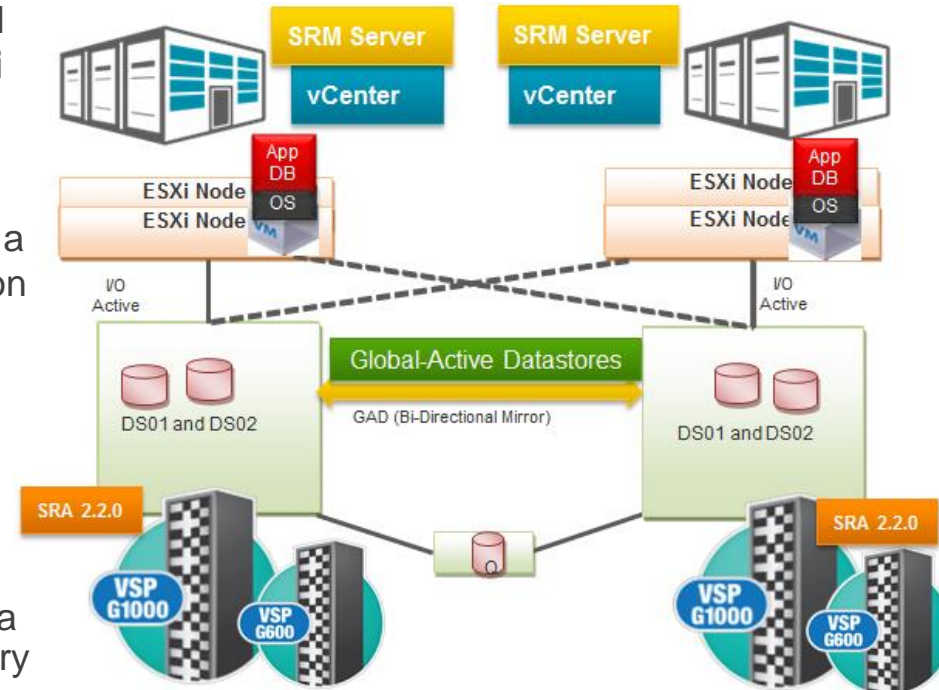

# Hitachi Storage Connector for VMware vRealize Orchestrator: Automation

Enables Automation of Hitachi Storage Services

- vCloud provisioning storage resources workflows
  - Pool, FS, LUN, host access
- vCloud clone, backup and recovery workflows
  - LUN, datastore and VM level (Hitachi Virtual Infrastructure Integrator)

# Hitachi Compute Connector for VMware vRealize Orchestrator: Automation

Rapidly design and deploy scalable workflow and automation complex IT processes

- Accelerated deployment of compute resources
  - Customized automation with workflows
- Quick issue resolution
  - Avoid errors with reusability
- Discovery and management of server components
  - Chassis, blade, memory

# Hitachi's Stretched Storage With SRM

- Deliver VM Availability with Hitachi VSP
  - A metro storage cluster configuration with SRM orchestration combined with integrated **Hitachi Storage Global Active Device** technology
- Best of Both: DR and Workload Mobility
  - Delivers non-disruptive auditable DR testing in a high availability disaster avoidance configuration
  - Delivers orchestrated live migration of set of VMs
- Simplified Management
  - Admin flexibility to manage two site HA configuration independently
  - Add Hitachi Virtual Infrastructure Integrator data protection appliance for VM operational recovery to complete the solution