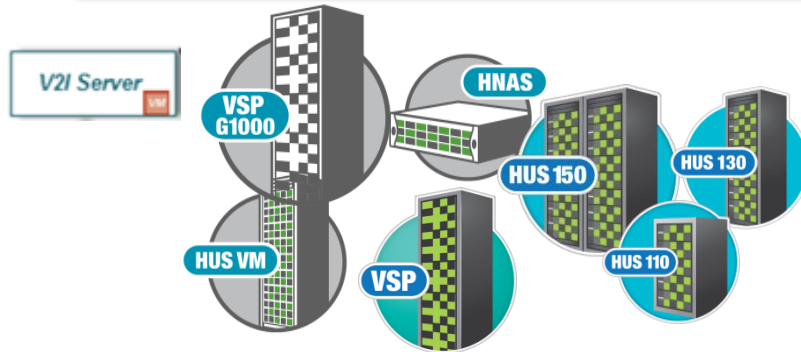

# Hitachi Storage Connector for VMware vRealize Orchestrator: Automation

Enables Automation of Hitachi Storage Services

- vCloud provisioning storage resources workflows
  - Pool, FS, LUN, host access
- vCloud clone, backup and recovery workflows
  - LUN, datastore and VM level (Hitachi Virtual Infrastructure Integrator)