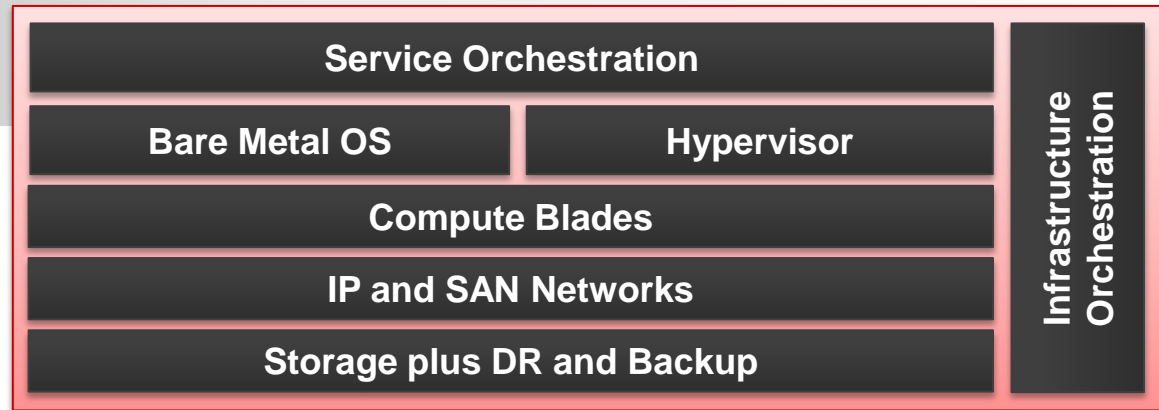

## Deploy New Infrastructure Systems Within Days

## Perform Most Infrastructure Tasks in Minutes

# Hitachi Unified Compute Platform (UCP) One Platform for All

**HITACHI**  
Inspire the Next

Application Optimized, Open, Reliable, Performance and Automation

Pre-engineered With  
Single Vendor Support