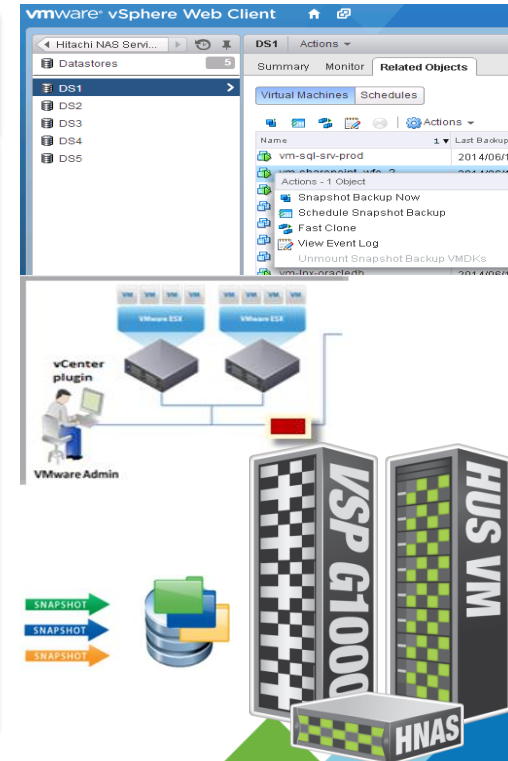

Hitachi Virtual Infrastructure Integrator v3.0

HITACHI
Inspire the Next

Efficient Data Protection

- VM integrated storage snapshot backup
- Zero backup window and efficient capacity management
- Support block and file VMware deployments

Simplified Operations

- Integrated VMware UI experience
- Predefined and flexible backup policies
- API enabled for DP extensibility

Risk Reduction

- More RPOs, better RTO with granular recovery of virtual machines
- App-consistent
- Search and retrieve specific VM data