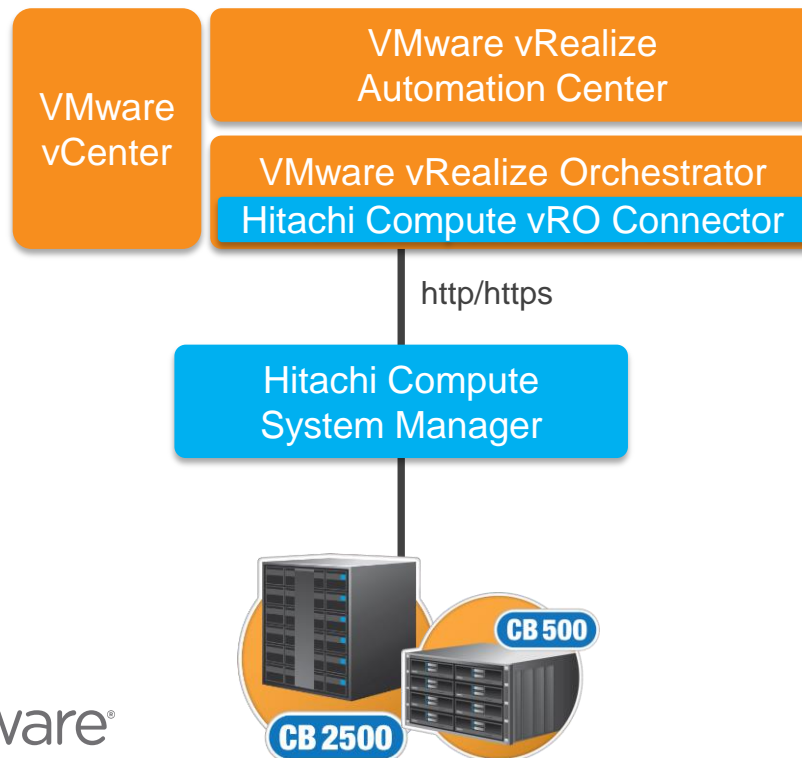

# Hitachi UCP Director Automation of Converged Infrastructure

VMware vCenter Server

VMware vROps

Microsoft System Center

UCP Director is single infrastructure automation software integrated into VMware and Microsoft

# Hitachi Storage Connector for VMware vRealize Orchestrator: Automation

Enables Automation of Hitachi Storage Services

- vCloud provisioning storage resources workflows
  - Pool, FS, LUN, host access
- vCloud clone, backup and recovery workflows
  - LUN, datastore and VM level (Hitachi Virtual Infrastructure Integrator)

# Hitachi Compute Connector for VMware vRealize Orchestrator: Automation

Rapidly design and deploy scalable workflow and automation complex IT processes

- Accelerated deployment of compute resources
  - Customized automation with workflows
- Quick issue resolution
  - Avoid errors with reusability
- Discovery and management of server components
  - Chassis, blade, memory