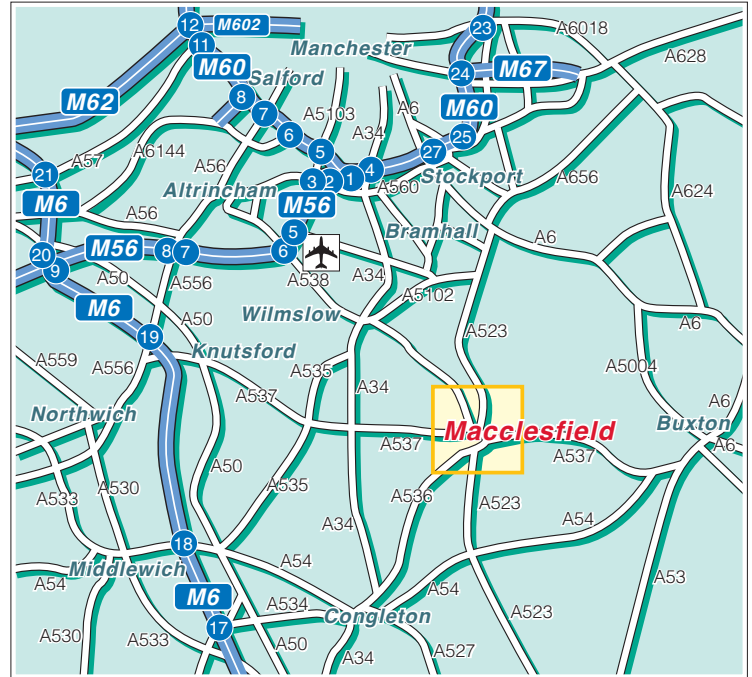

AstraZeneca

Charter Way, Silk Road Business Park, Macclesfield,
Cheshire SK10 2NA

T: +44 (0)1625 582828

F: +44 (0)1625 583074 (Mereside) F: +44 (0)1625 583074 (Alderley House)

www.astrazeneca.com www.astrazeneca.co.uk

Public Transport

By Rail, Macclesfield Station (West Coast Mainline)

Approximately 10 minutes by taxi.

For information on train operators and train timetables phone National Rail Enquiries on 0845 7484950.

By Bus

Bus Service 21a/21 from Macclesfield Bus Station runs every half an hour starting at 7:30am.

By Air, Manchester International Airport

Approximately half an hour taxi journey.

www.manchesterairport.co.uk

Locator Map

Section Detail