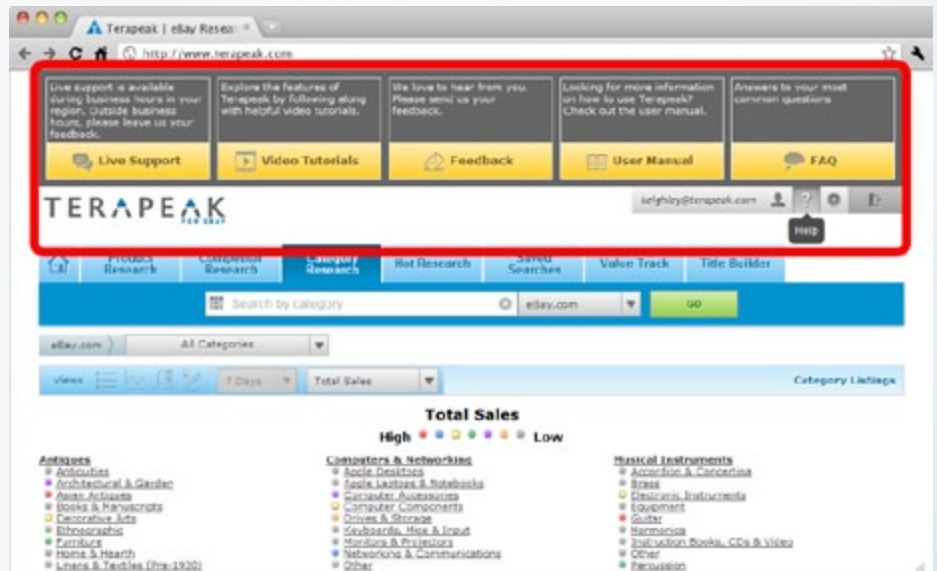

Streamlined User Interface

A Whole New Look

The new look features a modern dashboard with improved navigation. The interface has been redesigned to focus on presenting the data in a more logical format, to help you find what you're looking for with ease. We have also added training information and news to the home page.

Terapeak's new layout is far more intuitive, making it easier for you to use Terapeak to its full potential. Our new dashboard not only makes it easier for you to get to the main reports, but we've added links to updates, training videos, and more.

User Interface

What's New?

- Home page now illuminates Terapeak's top features
- Clear data dashboard and redesigned search results page provide more meaningful results
- Clean, modern look and feel helps you find what you need quickly
- Search results are instantly more relevant, allowing you to spend less time refining searches and more time listing products

Improved Navigation & Help Functionality

What's New?

- More usable search functionality - save time searching for only the most relevant results
- Improved access to help menus - get help within the tool
- Seller-influenced navigation and built-in help menus make Terapeak even easier to use
- Users can now access live support, video tutorials, feedback, the user manual, and the FAQ without having to navigate to a new window