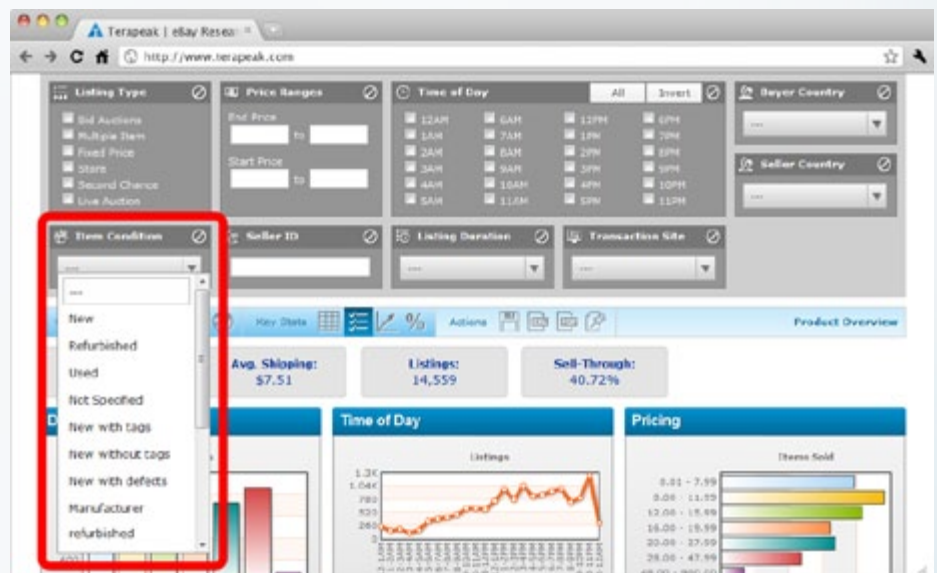

Streamlined User Interface

A Whole New Look

The new look features a modern dashboard with improved navigation. The interface has been redesigned to focus on presenting the data in a more logical format, to help you find what you're looking for with ease. We have also added training information and news to the home page.

Improved Navigation & Help Functionality

What's New?

- More usable search functionality - save time searching for only the most relevant results
- Improved access to help menus - get help within the tool
- Seller-influenced navigation and built-in help menus make Terapeak even easier to use
- Users can now access live support, video tutorials, feedback, the user manual, and the FAQ without having to navigate to a new window

Item Aspects Filter

What's New?

- The Item Aspects filter now has a higher level of functionality, returning better matches and including more data than in previous releases
- Generate more results with even higher accuracy, providing further insight into specific items, filtering by brand, size, style, color, etc.

Item Condition Feature

What's New?

- The Item Aspects filter now has a higher level of functionality, returning better matches and including more data than in previous releases
- Generates results with even higher accuracy, providing further insight into specific items by allowing sort by New, Used, NWOT, etc.