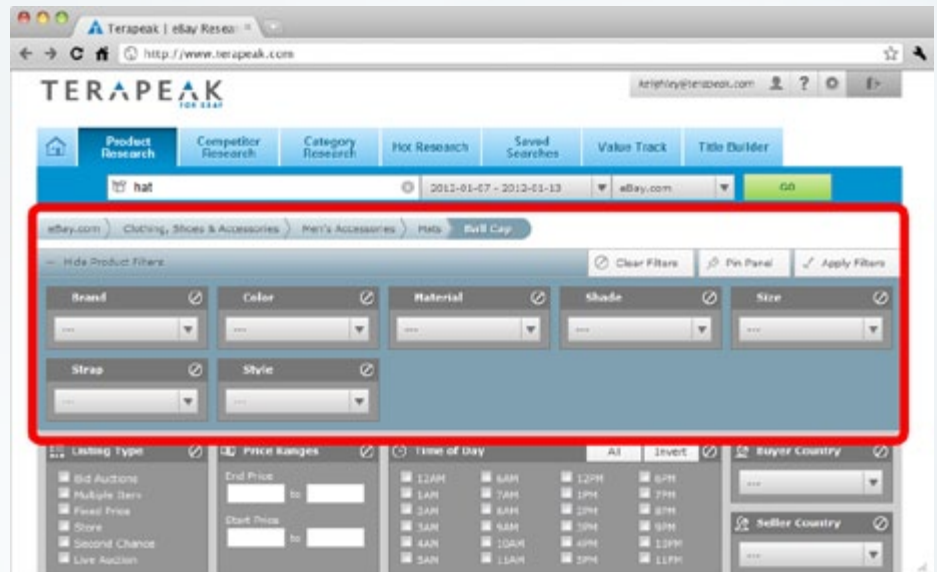

Item Aspects Filter

What's New?

- The Item Aspects filter now has a higher level of functionality, returning better matches and including more data than in previous releases
- Generate more results with even higher accuracy, providing further insight into specific items, filtering by brand, size, style, color, etc.