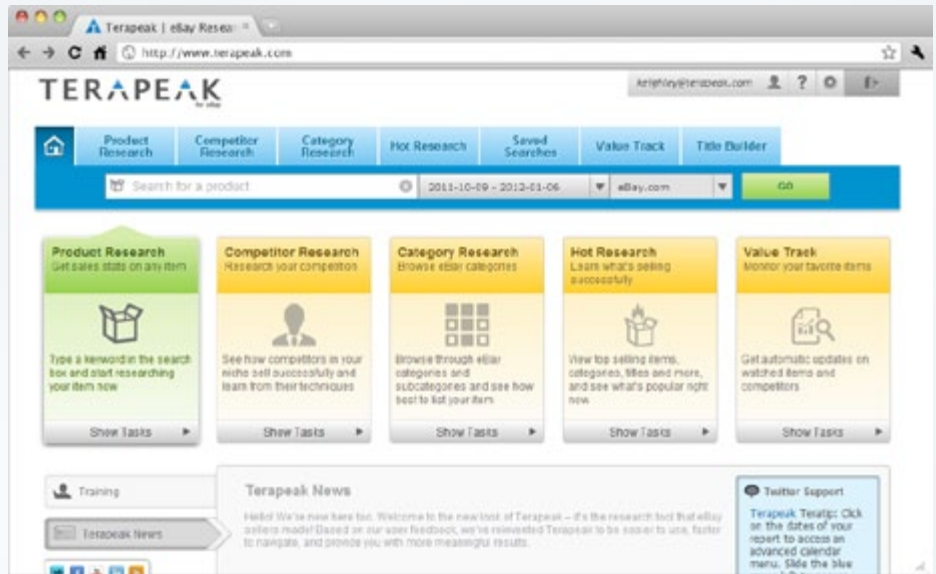

Terapeak for eBay 9.0: The Research Tool that eBay Sellers Made!

Noticeable Changes

Release: January 18, 2012

The team at Terapeak is pleased to introduce our new and improved Terapeak for eBay interface. Terapeak's award winning functionality remains, but the way in which users can now navigate and generate reports has been given an update to improve usability and the quality of results.

Streamlined User Interface

A Whole New Look

The new look features a modern dashboard with improved navigation. The interface has been redesigned to focus on presenting the data in a more logical format, to help you find what you're looking for with ease. We have also added training information and news to the home page.

Terapeak's new layout is far more intuitive, making it easier for you to use Terapeak to its full potential. Our new dashboard not only makes it easier for you to get to the main reports, but we've added links to updates, training videos, and more.

User Interface

What's New?

- Home page now illuminates Terapeak's top features
- Clear data dashboard and redesigned search results page provide more meaningful results
- Clean, modern look and feel helps you find what you need quickly
- Search results are instantly more relevant, allowing you to spend less time refining searches and more time listing products