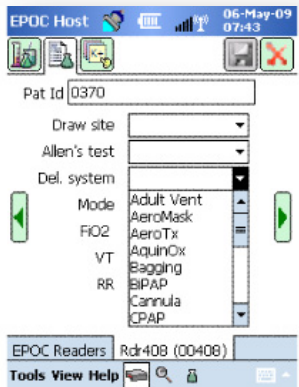

HEALTHCARE

Developer	Application	Description	URL
Abilia (Handitek)	Handi	Aids for people with cognitive disabilities	http://www.abilia.dk/produkter/produkt.aspx?productgroup=260840&product=264999
Alere	Epoc	Blood gas & electrolyte analysis	http://www.alere.co.uk/biochemistry/articles/epocr-blood-analysis-wireless-near-patient-low-cost-148/text.htm
Allscripts	Touchworks	EMR	http://www.allscripts.com/
American HealthTech		Post Acute Care	http://www.healthtech.net/
ARANZ Medical	Silhouette Mobile	Wound analysis & measurement	http://www.aranzmedical.com/silhouette-mobile.php
Arrowhead Electronic Healthcare	ePro-LOG	Electronic patient reported outcome for clinical trials	http://www.aheh.com/solutions/multi-method_epro.php
CaraFlow	Vac-Seen	Vaccination compliance management for HR, Occupational Health	http://www.carafLOW.com/vac-seen.php/
CBORD	Bedside Menu Entry	Meal planning for hospitals and long-term care facilities	http://hc200.cbord.com/products/productsheet/hc_bme.pdf