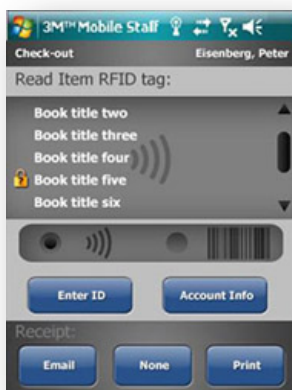

GOVERNMENT

Developer	Application	Description	URL
3M	Mobile Staff Workstation	Library circulation	http://multimedia.3m.com/mws/media/webserver?mwsId=S5SSSu7zK1fslxtUOY_10xtvev7qe17zHvTSevTSeSSSSS--&fn=MSW_Sellsheet.pdf
Aquametro AG		Meter reading for utilities	http://www.aquametro.com/english/app_mobile_zaehererfassung_e.html

Shown above: Dairy Records Management Systems, Bender Enterprises, 3M