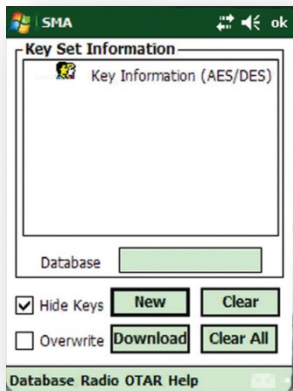

Bender Enterprises	VINtrack	Stolen vehicle detection	http://www.vintrack.com/vintrack.htm
Cardinal Tracking	Various	Parking tickets, mobile citations	http://cardinaltracking.com/index.html
CBORD	CS Pocket Reader	Mobile POS, security access at college / university events	http://universities.cbord.com/products/hardware/cu_csPocketReader.pdf
EF Johnson	Subscriber Management Assistant (SMA)	Loading encryption keys for first responders' radio communications	http://www.efjohnson.com/products/portables/SMA
EnvisionWare	LibraryPDA	Library circulation	http://envisionware.com/librarypda
InspectTech Systems	Pontis	Highway bridge inspections	http://pontis.inspecttech.com/
Plasco ID	PlascoTrac	Tardy student tracking	http://www.plascotrac.com/
SirsiDynix	PocketCirc	Library circulation	http://www.sirsidynix.com/pocketcirc
Vision Database Systems	PockeTracker	Security access, student tracking	http://www.visiondatabase.com/pdf/pocketracker_k12.pdf
Volag System AG	UNIMOD	Gas, water, electricity meter reading	http://www.volag-system.ch/pdf/UNIMOD%20collect_VOLAG_Produkte-Praesentation-f.pdf
Wavetronix	SmartSensor Manager, Click Supervisor	Traffic sensor monitoring and configuration	http://www.wavetronix.com/download/support/downloads/174/original/s%20install%20kit%20datasheet.pdf
Softwarebüro Zauner und Partner	ZA PDA	Roadside vehicle inspections	http://www.socketmobile.com/pdf/success/german-police_case-study.pdf