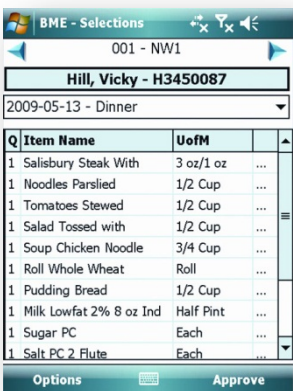

Shown above: EF Johnson, Alere, CBORD