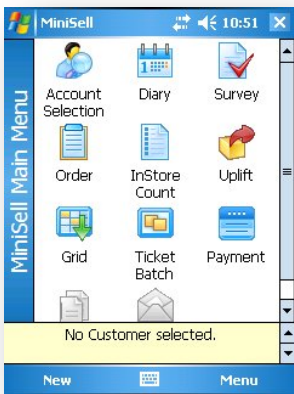

SALES FORCE AUTOMATION

Developer	Application	Description	URL
Aspin Management Systems	MiniSell	Sales force automation	http://www.aspin.co.uk/minisell/pda_smartphone
Brandwise	Pocket Elite	Sales order capture, customer / product management	http://www.brandwise.com/PocketElite.aspx
Eastern Sales and Marketing	MerchantEyes	Retail merchandising	http://www.esm-web.com/rretail.htm
Jargon Software	ForceField	Sales force automation	http://www.jargonsoft.com/solutions.html
Logiciel	MobileRep32	Sales force automation	http://logiciel.com/Brochure/MSO-TradeShow32.pdf
Poseidon Software	Mobile Anima.net	Sales force automation	http://poseidonsoftwaresa.blogspot.com/2011/05/pda-socket-somo-650-e-mobile-animanet.html
Tiva Software	NexGen	Sales order capture, customer / product management	http://www.tivasoftware.com/tiva/welcome.cfm
writeORDER	writeORDER	Sales force automation	http://www.writeorder.com/

MISCELLANEOUS

Developer	Application	Description	URL
Agilent Technologies	ExoScan	Molecular spectroscopy	http://www.chem.agilent.com/en-US/products/instruments/molecularspectroscopy/ftir/systems/4100exoscanseriesftirhandheld/Pages/default.aspx
Content Innovations	ProBarCodes	Self-checkout for law libraries	http://contentinnovations.com/index.html

Shown above: LMS Intellibound, Aspin