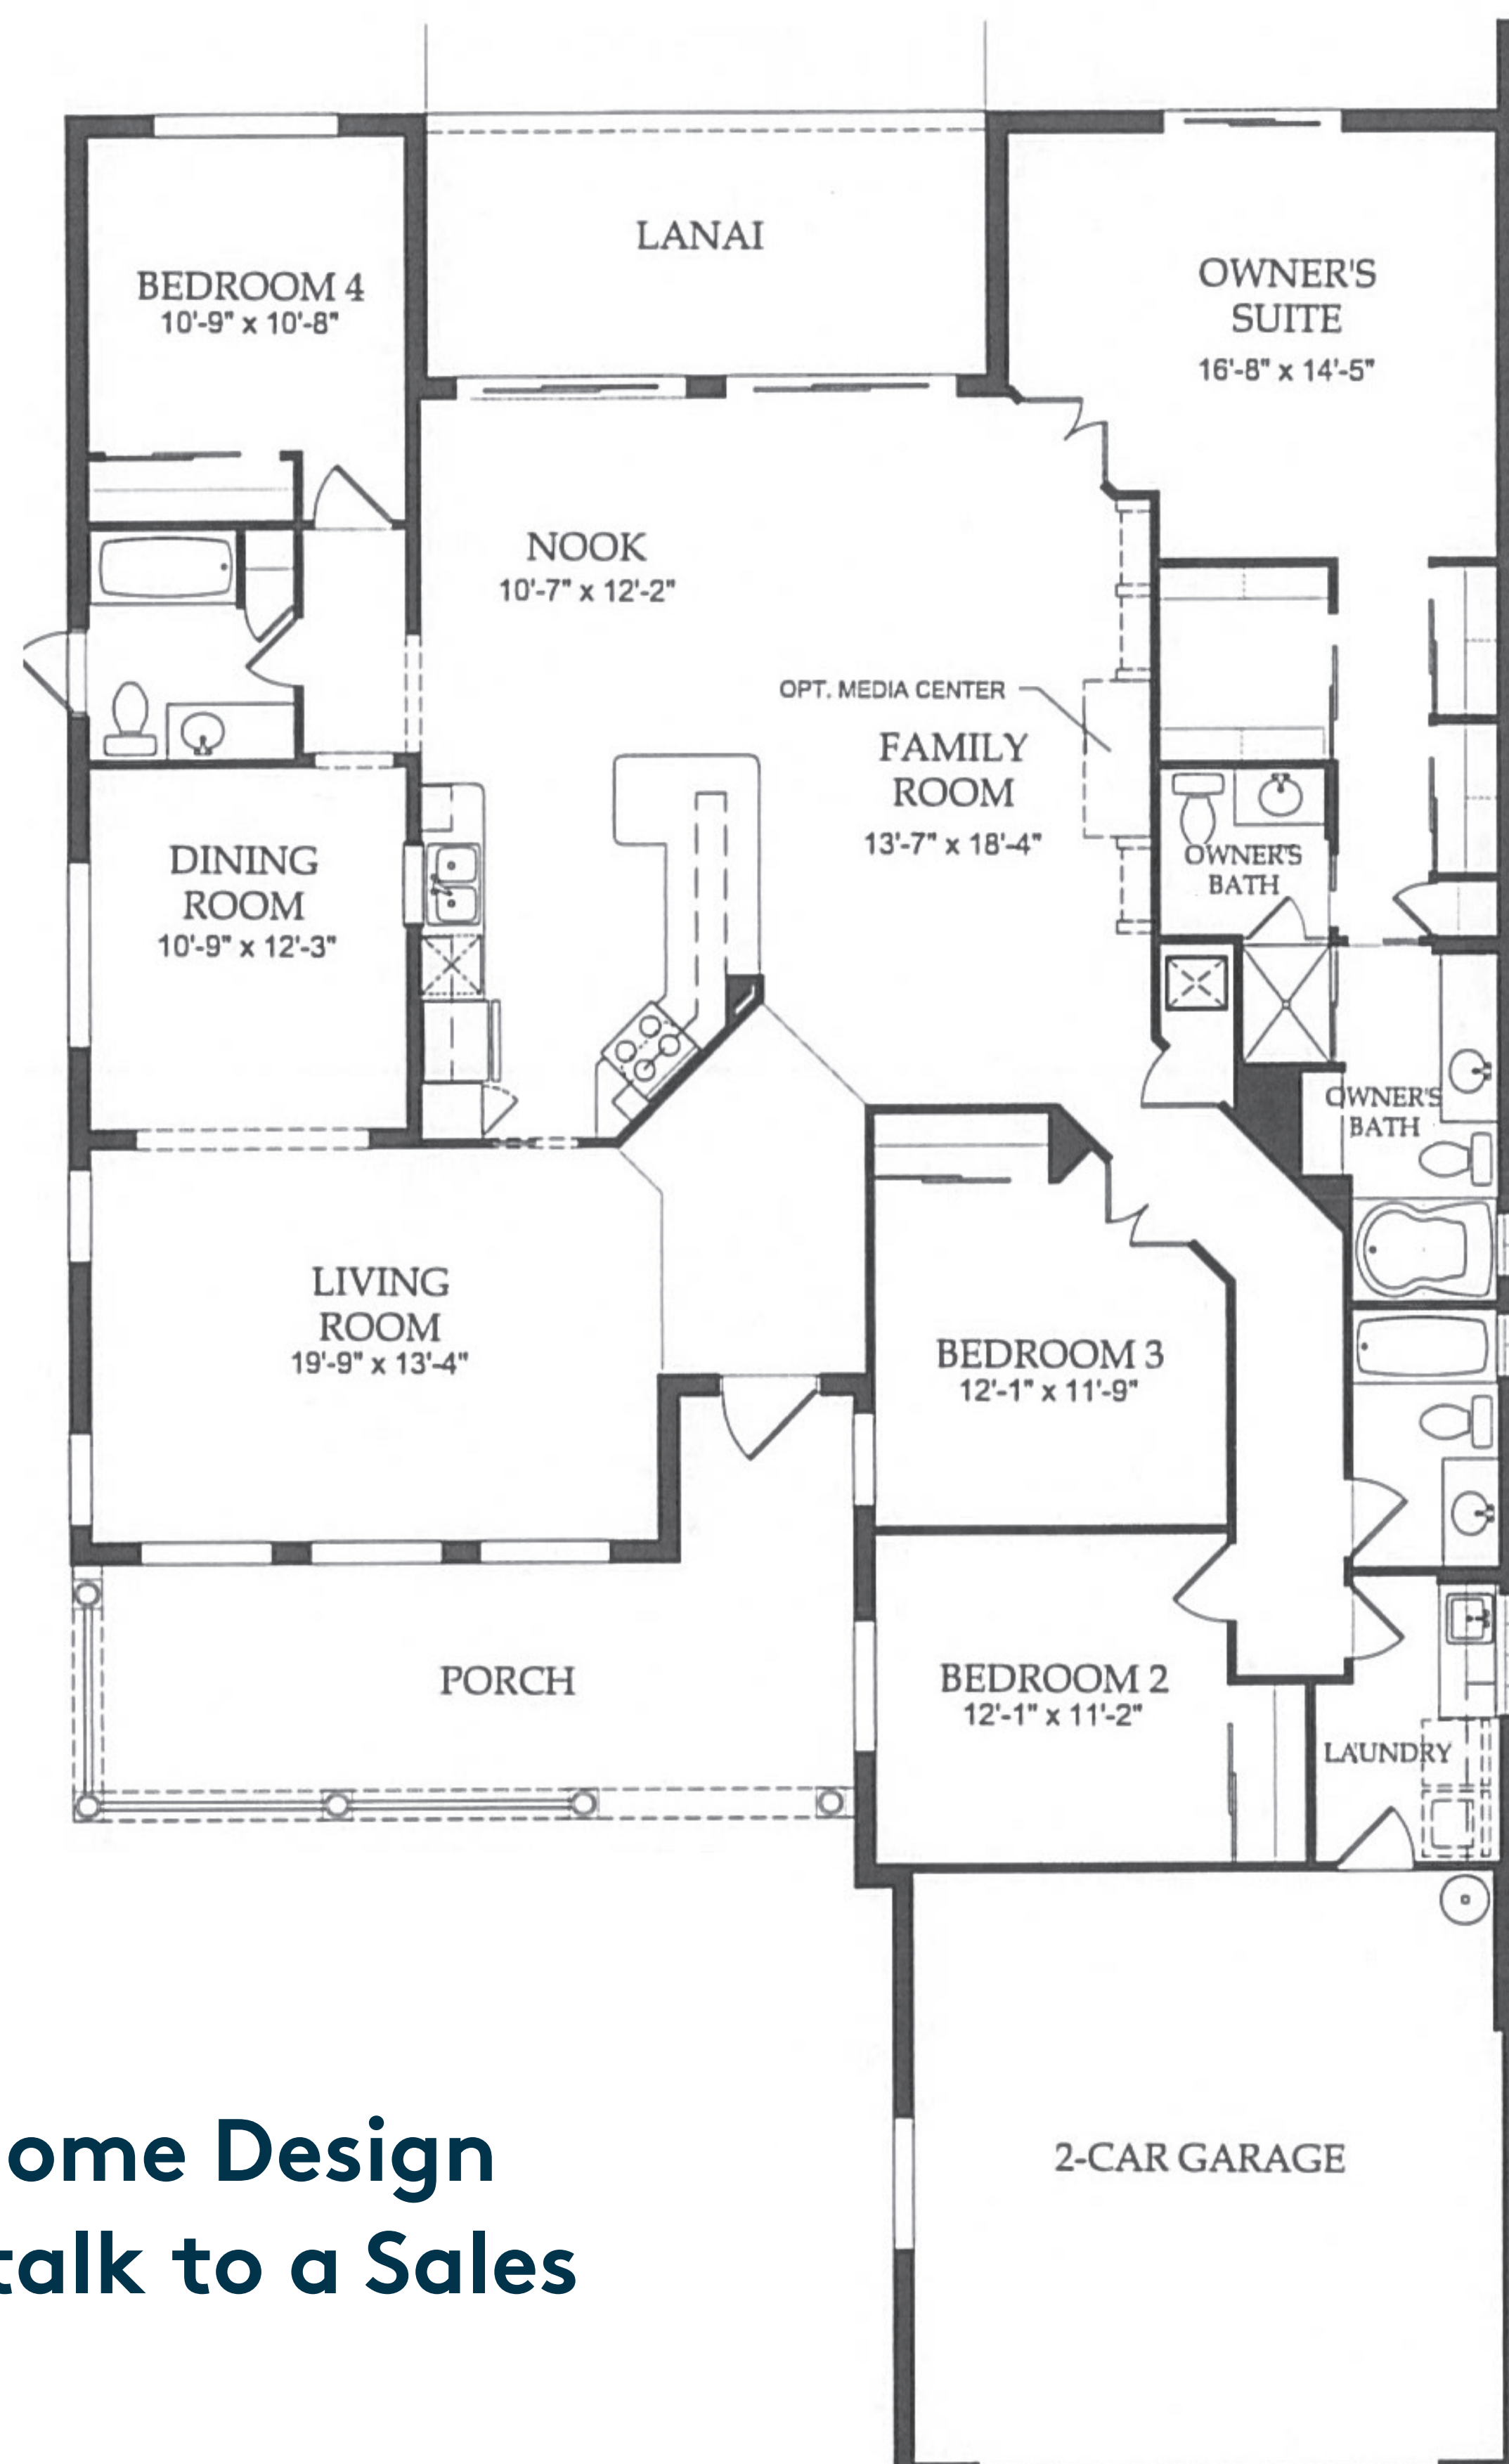

The Plantation

**FOR
SALE**

Carlyle

2,516 A/C Sq. Ft.

4 Bedrooms

3 Baths

2 Car Garage

For more information on the Carlyle Home Design available for the Sales Center, please talk to a Sales Consultant or call 239-768-7027