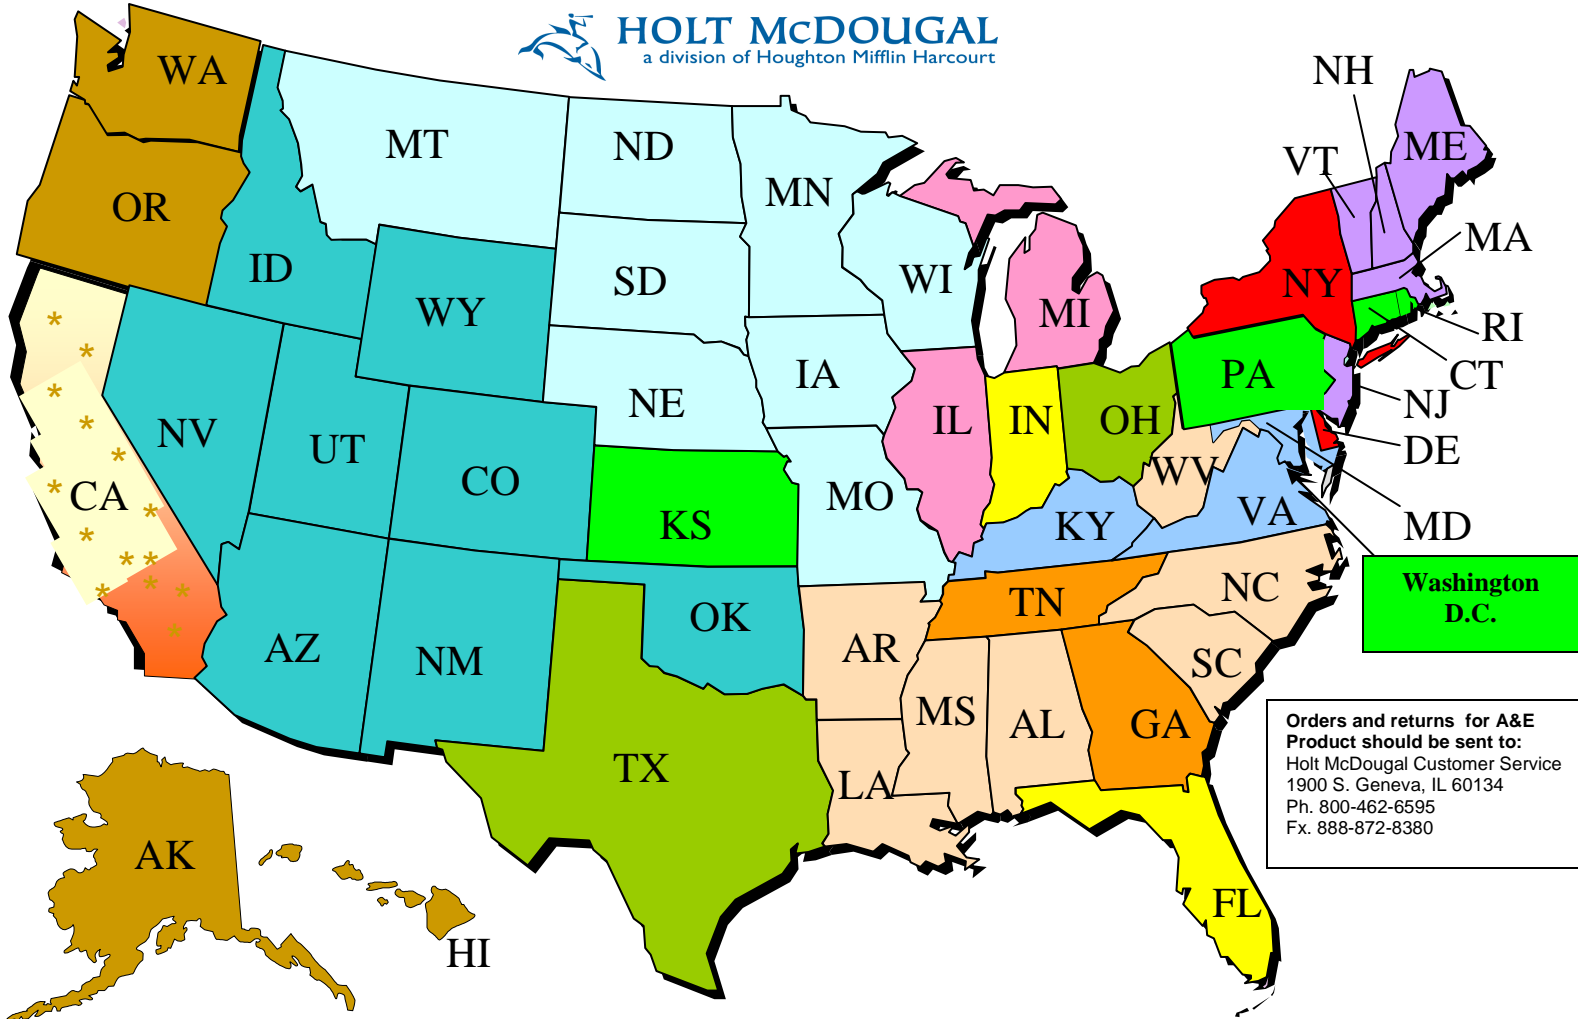

Advanced & Elective Sales

Toll Free: (800) 479-9799, Option 3 **Area Code:** (847) 424-#### **Fax:** (847) 424-3423
 Holt McDougal, 909 Davis St., Evanston, IL 60201

Don Clark (ext. 3226, don.clark@hmhpub.com) States: NY, DE
Liz Walsh (ext. 3838, liz.walsh@hmhpub.com) States: MI, IL
Kathy Gander (ext. 3482, kathy.gander@hmhpub.com) States: FL, IN
Katie Golem (ext. 3870, katie.golem@hmhpub.com) States: IA, MN, MO, ND, SD, WI, MT, NE
Darnita Hudson (ext. 3122, darnita.hudson@hmhpub.com) States: GA, TN
Crystal Gentilello (ext. 3493, crystal.gentilello@hmhpub.com) States: MD, VA, KY
Aim Larrabee (ext. 3245, aim.larrabee@hmhpub.com) States: DC, PA, CT, RI, KS
Roxann Salgado (ext. 3639, roxann.salgado@hmhpub.com) States: NJ, MA, VT, NH, ME
Molly O'Connor (ext. 3721, molly.oconnor@hmhpub.com) State: Southern CA LA, San Diego, San Bernardino, Orange, Riverside, Imperial
Shane Bichl (ext. 3500, shane.bichl@hmhpub.com) State: Central and Northern CA
Lynn Peterson (ext. 3796, lynn.peterson@hmhpub.com) States: WA, OR, AK, HI, Private & Parochial Schools in CA
Leah Wilcox (ext. 3465, leah.wilcox@hmhpub.com) States: OK, CO, NM, NV, UT, AZ, ID, WY
Julia Robb (ext. 3240, julia.robb@hmhpub.com) States: TX, OH
Steve DeRoo (ext. 3287, steve.deroo@hmhpub.com) States: AL, AR, MS, LA, NC, SC, WV
Jeremy Walts (ext. 3283, jeremy.walts@hmhpub.com) – Sales Manager, Advanced & Elective Programs