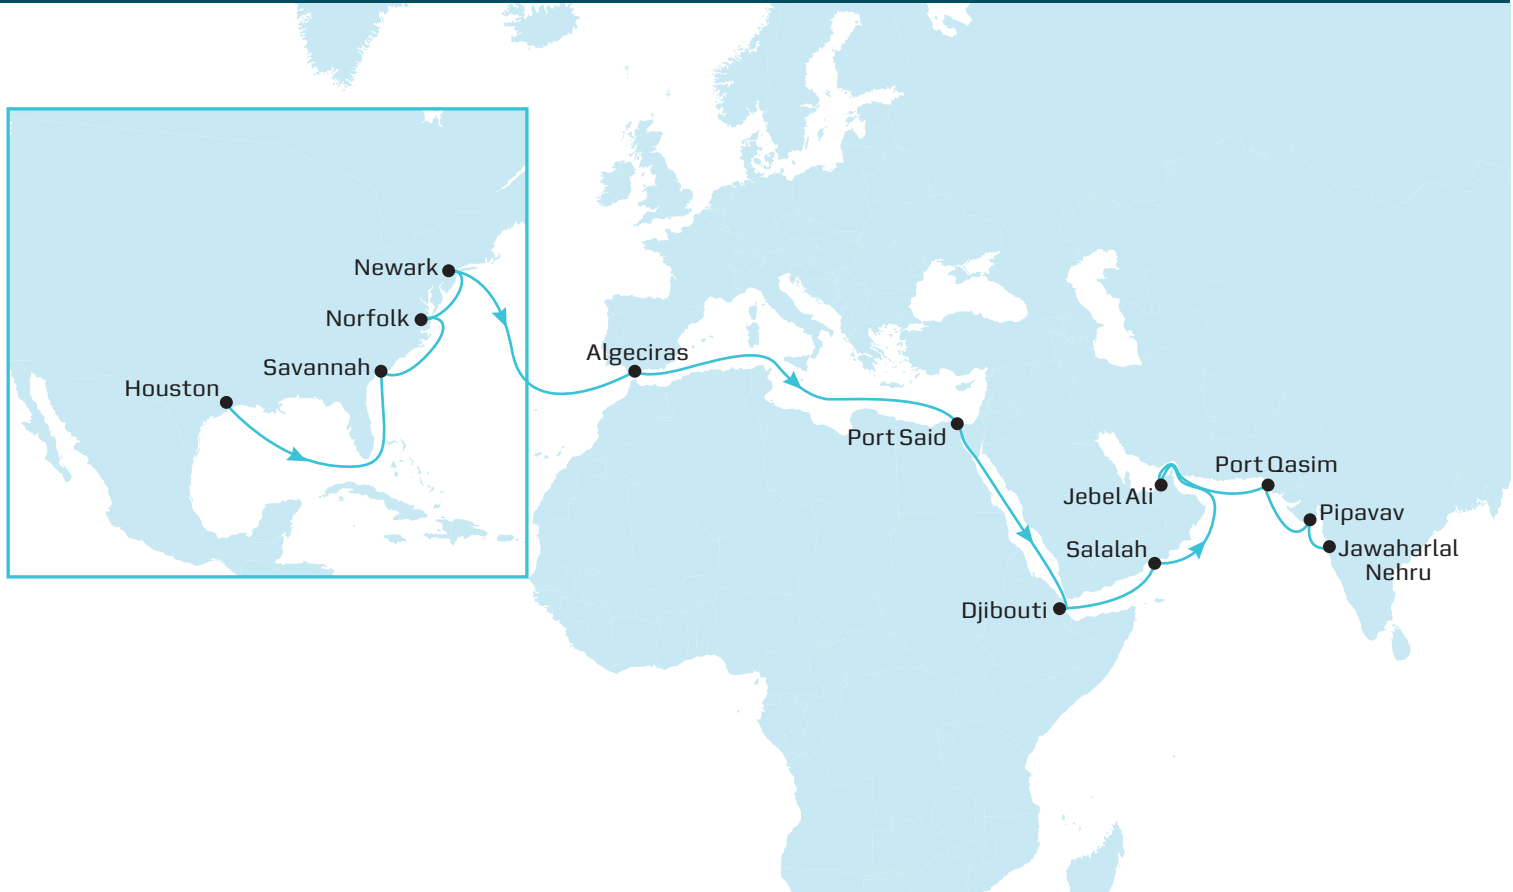

MECL1 - Eastbound

Port	Arrives	Departs	Transit (Days)
Houston, TX, USA	Wed	Thu	--
Savannah, GA, USA	Mon	Mon	4
Norfolk, VA, USA	Wed	Wed	6
Newark, NJ, USA	Fri	Sat	8
Algeciras, Spain	Tue	Wed	19
Port Said, Egypt	Mon	Tue	25
Djibouti, Djibouti	Sun	Sun	31
Salalah, Oman	Tue	Wed	34
Jebel Ali, UAE	Sat	Sun	38
Port Qasim, Pakistan	Wed	Thu	41
Pipavav, India	Fri	Sat	44
Jawaharlal Nehru, India	Sun	Mon	45