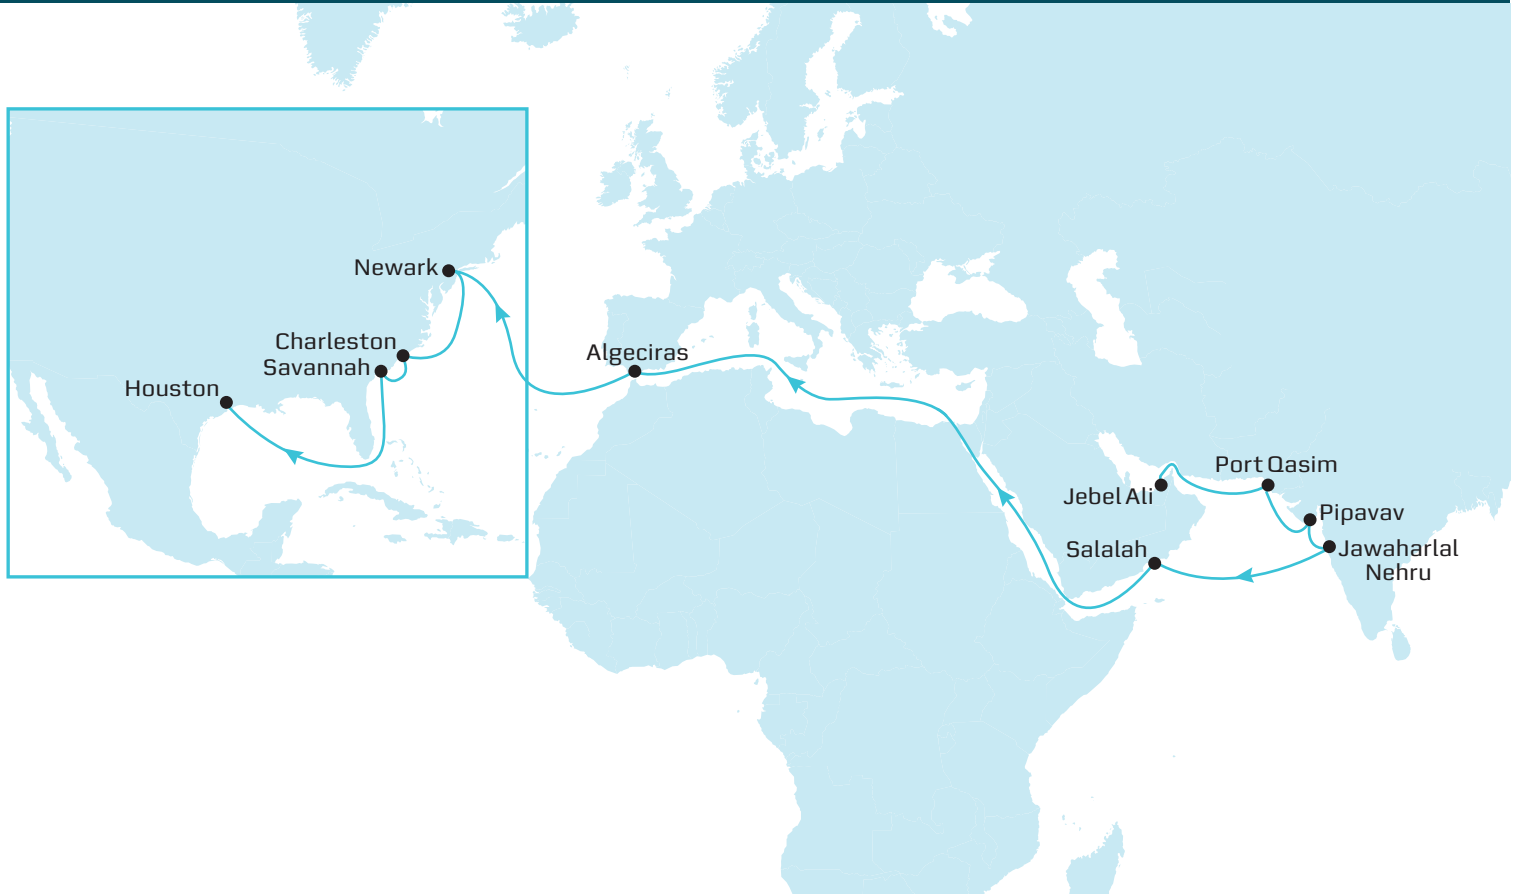

MECL1 - Westbound

| Port | Arrives | Departs | Transit (Days) |
|-------------------------|---------|---------|----------------|
| Jebel Ali, UAE | Sat | Sun | -- |
| Port Qasim, Pakistan | Wed | Thu | 3 |
| Pipavav, India | Fri | Sat | 5 |
| Jawaharlal Nehru, India | Sun | Mon | 7 |
| Salalah, Oman | Thu | Thu | 11 |
| Algeciras, Spain | Sun | Sun | 20 |
| Newark, NJ, USA | Mon | Mon | 28 |
| Charleston, SC, USA | Thu | Thu | 31 |
| Savannah, GA, USA | Fri | Fri | 32 |
| Houston, TX, USA | Wed | Thu | 37 |